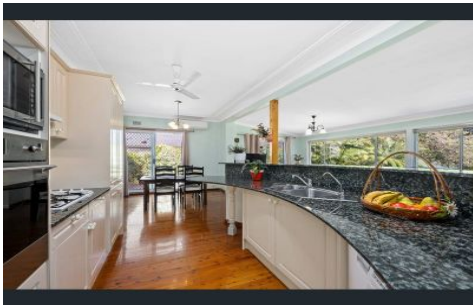

FORTUNE CONNEX

PROPERTY SOLUTIONS