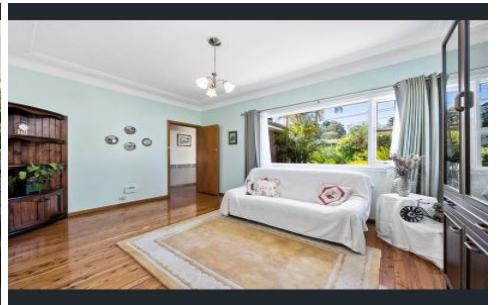

FORTUNE CONNEX

PROPERTY SOLUTIONS

18 Bambara Crescent Beecroft NSW

4 2 2

Set in a quiet, family-friendly street, this well-maintained owner-occupied home is now available for rent. Located within the highly sought-after Roselea Public School, Cheltenham Girls High School and Carlingford High School catchments, the property offers both comfort and convenience.

Enjoy easy access to public transport with approximately 350m walk to Beecroft buses, as well as shortcut access to North Carlingford local shops.

Property features include:

- * Polished hardwood floors flowing from the entry through to the living areas and bedrooms
- * Four generously sized, light-filled bedrooms