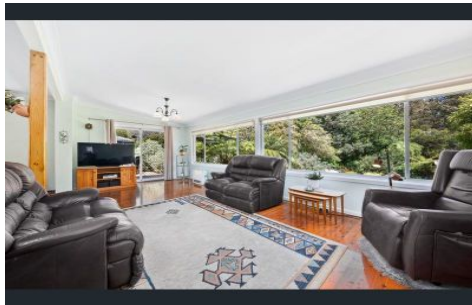

FORTUNE CONNEX

PROPERTY SOLUTIONS