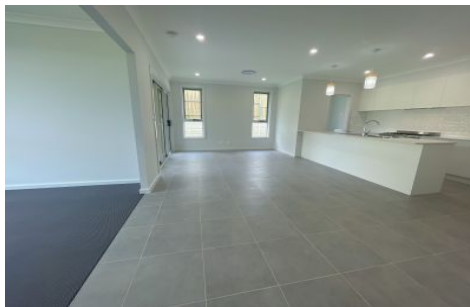

FORTUNE CONNEX

PROPERTY SOLUTIONS

4 Flight Street Menangle Park NSW

4 2 2

Welcome to this stunning brand new residence designed for modern family living. Perfectly located in a peaceful neighbourhood with easy access to Menangle Park train station, local schools, shopping centres, and just a short drive to Camden, Campbelltown, and the Hume Motorway for convenient city connections.

Type : House

View : <https://www.fortuneconnex.com.au/lease/nsw/ma-carthurcamden/menangle-park/residential/house/8482159>

Features include:

- Ducted air conditioning
- Brand New House
- Tile floor in Living area
- 4 generous size bedrooms all with built-in wardrobe
- Master bedroom with ensuite
- Open plan kitchen fitted w/ Gas Stove & Oven, Dishwasher, Granite Benchtops

FORTUNE CONNEX
PROPERTY SOLUTIONS

Zoey Lu
0424 518 177

FORTUNE CONNEX
PROPERTY SOLUTIONS

Rental Fortune Connex
0480100267

[For full version visit the website](https://www.fortuneconnex.com.au)

<https://www.fortuneconnex.com.au>