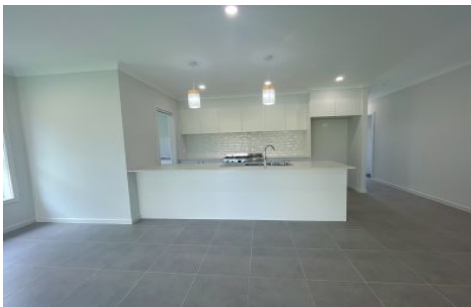

FORTUNE CONNEX

PROPERTY SOLUTIONS

4 Flight Street Menangle Park NSW

4 2 2

Welcome to this stunning brand new residence designed for modern family living. Perfectly located in a peaceful neighbourhood with easy access to Menangle Park train station, local schools, shopping centres, and just a short drive to Camden, Campbelltown, and the Hume Motorway for convenient city connections.

Type : House

View : <https://www.fortuneconnex.com.au/lease/nsw/ma-carthurcamden/menangle-park/residential/house/8482159>

Features include:

- Ducted air conditioning
- Brand New House
- Tile floor in Living area
- 4 generous size bedrooms all with built-in wardrobe
- Master bedroom with ensuite
- Open plan kitchen fitted w/ Gas Stove & Oven, Dishwasher, Granite Benchtops

FORTUNE CONNEX
PROPERTY SOLUTIONS

Zoey Lu
0424 518 177

FORTUNE CONNEX
PROPERTY SOLUTIONS

Rental Fortune Connex
0480100267

[For full version visit the website](https://www.fortuneconnex.com.au)

<https://www.fortuneconnex.com.au>