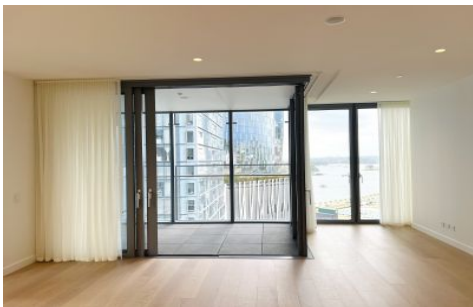

FORTUNE CONNEX

PROPERTY SOLUTIONS

Level 13/6 Watermans Quay Barangaroo NSW

2 2 1

Step into this exquisite two-bedroom residence located in the Luxury Collection at One Sydney Harbour, boasting meticulous attention to detail and quality finishes. This home offers an unparalleled living experience in one of Sydney's prestigious locations. Residents can enjoy Sydney's finest dining, shopping, entertainment, and cultural attractions, ensuring a lifestyle of convenience and indulgence.

Key Points

- ? Expansive living spaces designed to maximize comfort and style
- ? Versatile winter garden with harbour views perfect for entertaining

[For full version visit the website](https://www.fortuneconnex.com.au/lease/nsw/sydney-city/barangaroo/residential/apartment/8454505)