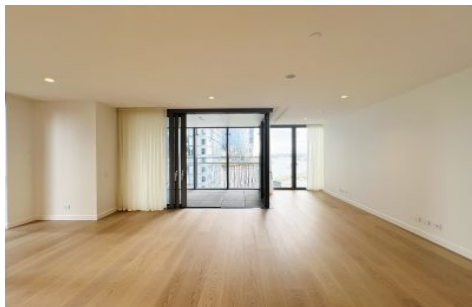

FORTUNE CONNEX

PROPERTY SOLUTIONS

Level 13/6 Watermans Quay Barangaroo NSW

2 2 1

Step into this exquisite two-bedroom residence located in the Luxury Collection at One Sydney Harbour, boasting meticulous attention to detail and quality finishes. This home offers an unparalleled living experience in one of Sydney's prestigious locations. Residents can enjoy Sydney's finest dining, shopping, entertainment, and cultural attractions, ensuring a lifestyle of convenience and indulgence.

Key Points

- ? Expansive living spaces designed to maximize comfort and style
- ? Versatile winter garden with harbour views perfect for entertaining

[For full version visit the website](https://www.fortuneconnex.com.au/lease/nsw/sydney-city/barangaroo/residential/apartment/8454505)