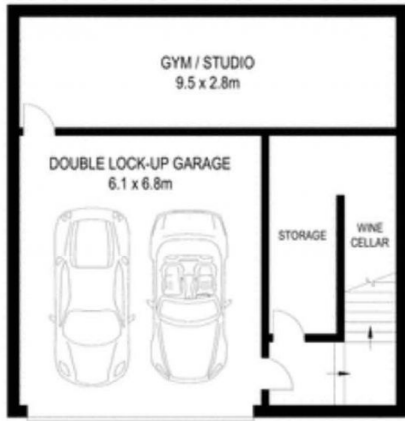

- Spacious four bedrooms or three and a large rumpus with built-in
- Walk-in robe to fourth bedroom and built-ins to the other three
- Open plan kitchen, butler's pantry room, gas cooking, dishwasher
- Three bathrooms, double ensuite and guest bathroom

<https://www.fortuneconnex.com.au>

BASEMENT

GROUND FLOOR

FIRST FLOOR

Scale in metres. Indicative only. Dimensions are approximate. All information contained herein is gathered from sources we believe to be reliable. However we cannot guarantee its accuracy and interested persons should rely on their own enquiries