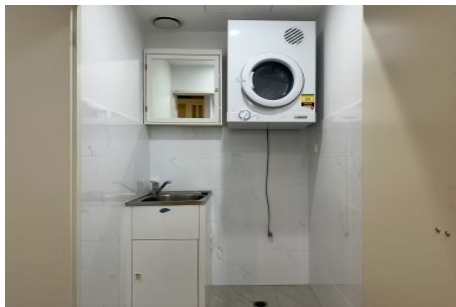

FORTUNE CONNEX

PROPERTY SOLUTIONS

11/235 Homebush Road Strathfield NSW

1 1 1

Spacious One bedroom apartment boasts abundant natural light and contemporary features for an urban lifestyle. Enjoy modern fittings and finishes, perfect for cosmopolitan living.

Type : Apartment

View : <https://www.fortuneconnex.com.au/lease/nsw/inner-west/strathfield/residential/apartment/7945269>

Conveniently located within a 10-minute drive to various shopping destinations, such as Aldi in North Strathfield, Woolworths in Strathfield, and Coles in Rhodes. With Olympic Park just a short 15-minute drive away, endless entertainment options await, including sporting events, concerts, exhibitions, and family-friendly activities year-round.