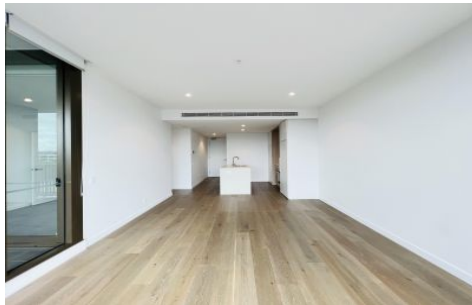

FORTUNE CONNEX

PROPERTY SOLUTIONS

Level 11/80 Waterloo Road Macquarie Park NSW

2 2 1

****Video Tour Available****

<https://youtu.be/uEDKnvdg474?feature=shared>

Situated right in the middle of Macquarie Park's bustling shopping, dining, and transportation hub, this modern gem offers a fresh and convenient city living experience. Created by the renowned Golden Age Group architects, the goal was to design a high-end living space that blends seamlessly with the lively neighborhood while keeping the residents' personal touch in mind. Each fancy apartment is like your own private oasis, with timeless interiors that match your style effortlessly.