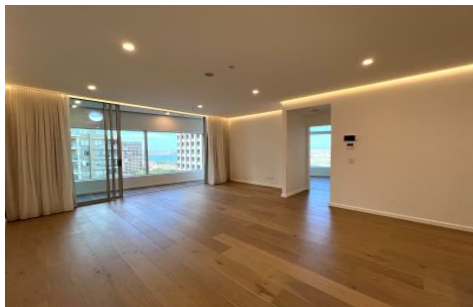

FORTUNE CONNEX

PROPERTY SOLUTIONS

Level 29/116 Bathurst Street Sydney NSW

2 2 1

****Video Tour Available****

<https://youtu.be/6bD44fH7Ux0?feature=shared>

An exclusive address on the doorstep of Sydney's Hyde Park. Castle Residences become the city's ultimate CBD address. It offers space, privacy, and convenience for the residents.

With premium finishes and considered floor plans, 24-7 security, concierge, swimming pool, and Valet MHE-Demag auto-parking, residents will enjoy exceptional service with modern living.

- Experience exceptional world-class hotel amenities with access to the pool, gym, bars, and business centre.