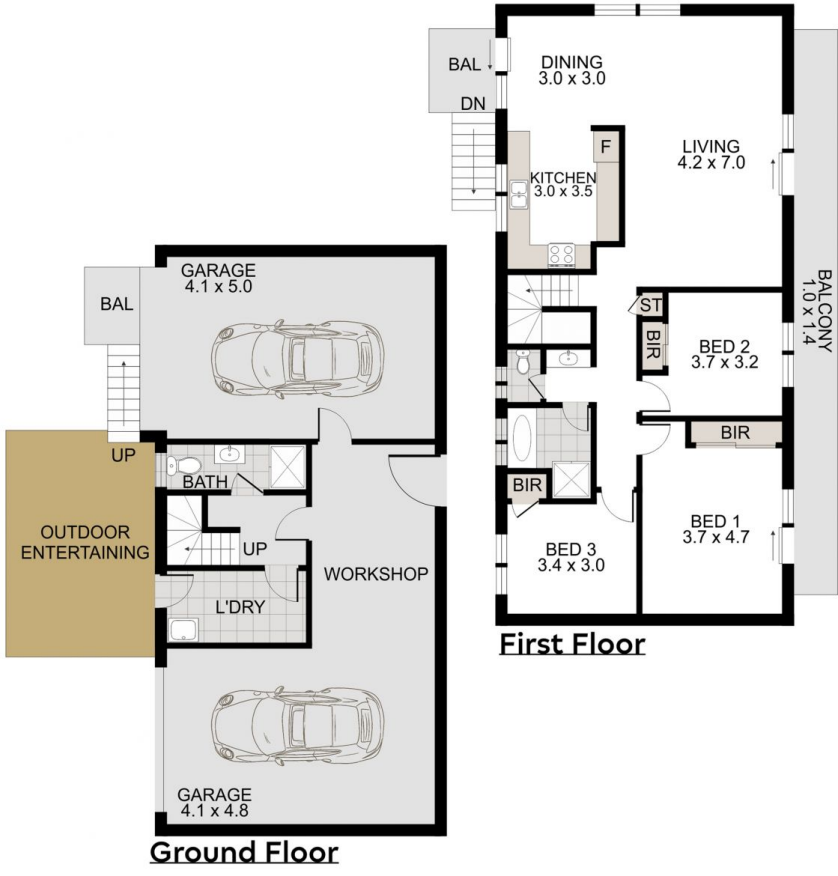

FORTUNE CONNEX

PROPERTY SOLUTIONS

1 Mount Close Cranebrook NSW

3 2 2

Discover a rare opportunity at 1 Mount Close, Cranebrook, where tranquillity meets potential. This property situated on a generous 808m² parcel of land, with the potential of expansion(STCA) and renovation.

- * 3 generous bedrooms, all with build-in robes
- * large living areas with a huge balcony & gorgeous mountain views
- * Downstairs features an extra bathroom and separate laundry, plus room for expansion

[For full version visit the website](https://www.fortuneconnex.com.au)

Type : House
Price : \$ 830,000
Land Size : 808 sqm
View : <https://www.fortuneconnex.com.au/sale/nsw/western-sydney/cranebrook/residential/house/7819112>

Sophia Su
0480 100 267

Jack Lin
0430097599

1 Mount Close, Cranebrook

Disclaimer:
The information provided on this floor plan is shown for presentation purposes only and are not part of any legal document or title. They are subject to errors, omissions, inaccuracies and should not be used as a sole and accurate reference. Interested parties should make their own inquiries using independent sources.