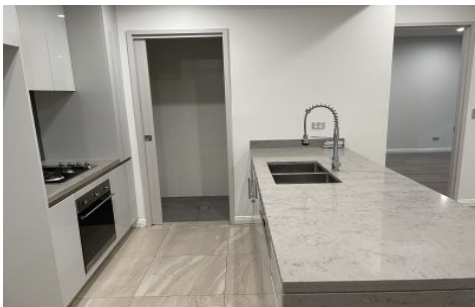

FORTUNE CONNEX

PROPERTY SOLUTIONS

251/7-9 Carter Street Lidcombe NSW

2 2 1

As New Designer Apartments, this spacious 2 bedroom apartment with study room is conveniently located near Sydney Olympic Park. It features quality finishes and appliances, rendered with contemporary colour palettes and clean, modern lines. Featuring spacious floor plan, intercom and secure parking.

Type : Apartment

View : <https://www.fortuneconnex.com.au/lease/nsw/parramatta/lidcombe/residential/apartment/7703666>

Features:

- * 2 spacious bedroom with built-in and balconies
- * Modern bathroom
- * Open living area
- * High quality appliances in kitchen.
- * Good size study room
- * Newly repainted walls
- * Intercom